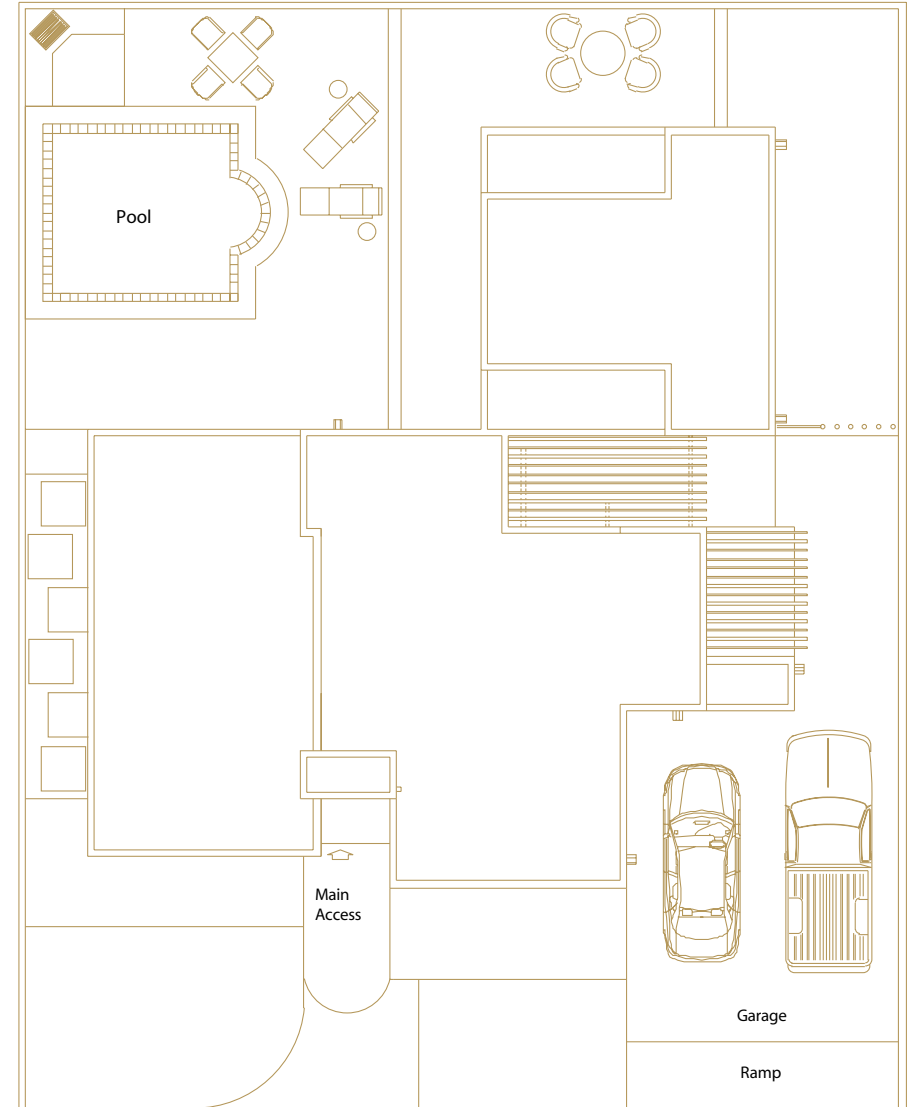

OASIS FLOOR PLAN

1 BEDROOM 1216 SQ. FT. ♦ 2 BEDROOMS 1464 SQ. FT. ♦ 3 BEDROOMS 1711 SQ. FT.

FLOORPLAN

MASTERPLAN