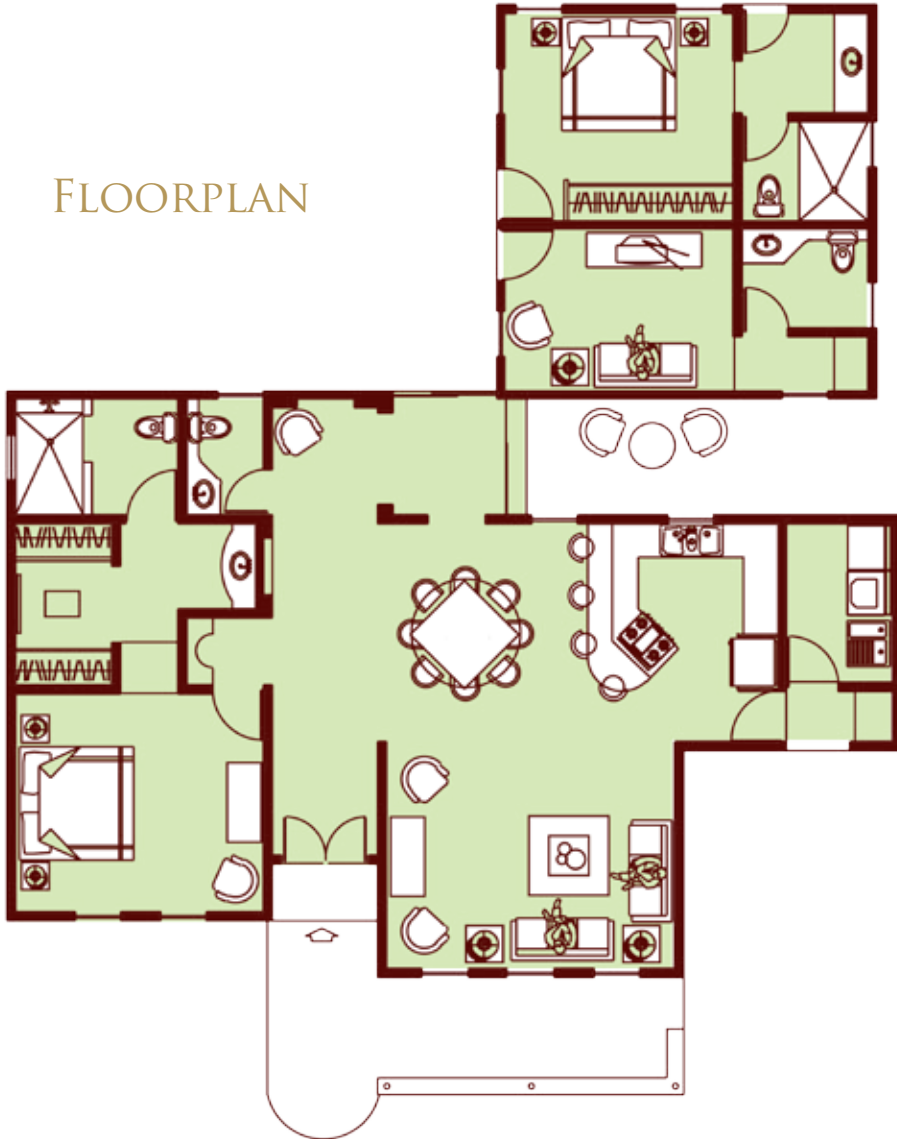

OASIS FLOOR PLAN

1 BEDROOM 1216 SQ. FT. ♦ 2 BEDROOMS 1464 SQ. FT. ♦ 3 BEDROOMS 1711 SQ. FT.

FLOORPLAN

MASTERPLAN