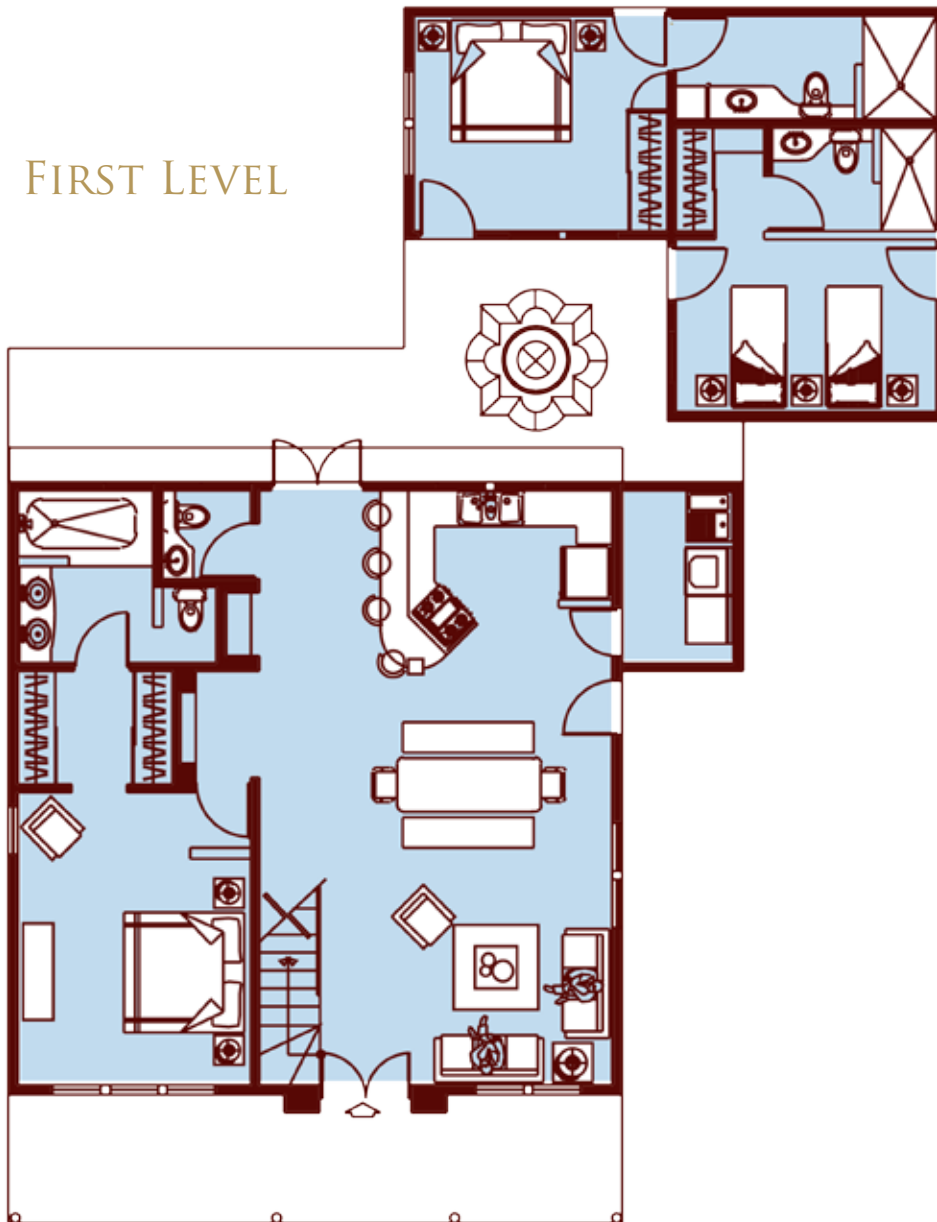

TODOS SANTOS FLOOR PLAN

1 BEDROOM 1700 SQ. FT. ♦ 2 BEDROOMS 1959 SQ. FT. ♦ 3 BEDROOMS 2217 SQ. FT.

FIRST LEVEL

SECOND LEVEL

TODOS SANTOS FLOOR PLAN

ROOF VIEW